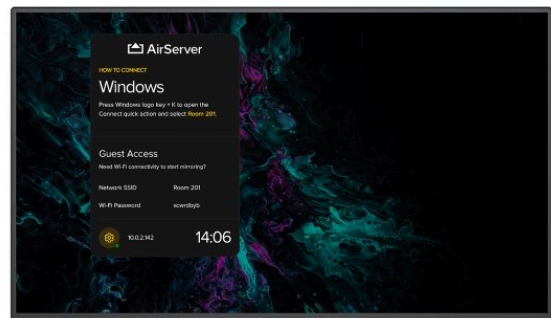

NEC MultiSync® M431 AirServer

LCD 43" Midrange Large Format Display (incl. AirServer® Embedded Screen Mirroring Solution)

Datasheet

Content sharing made simple with native wireless screen mirroring

Initiating effective collaboration in meeting rooms has never been easier to plan, install and operate. Simply share content from your personal device to the large meeting room display.

The MultiSync® ME/M series AirServer models provide a sleek combination of intuitive screen sharing with professional display technology for meeting rooms and huddle spaces.

Future-proof and upgradable, AirServer software is powered by a pre-installed modular SoC Raspberry Pi module which transforms the Sharp/NEC M and ME series large format display into a universal screen mirroring receiver. With AirServer enabled on the Sharp/NEC large format display, users can wirelessly mirror the content on their personal screen (Mac or PC, iPhone, iPad, Android or Chromebook) to the meeting room display, instantly turning the room into a collaborative space.

Benefits

Modern and slim design – robust yet elegant allowing for an unobtrusive integration into any application and environment.

Secure remote management – control your devices remotely and securely using NEC NaviSet Administrator 2; proactively manage maintenance requirements saving time and resources

Unhindered readability – no reflections from windows or other light sources means no disruption to