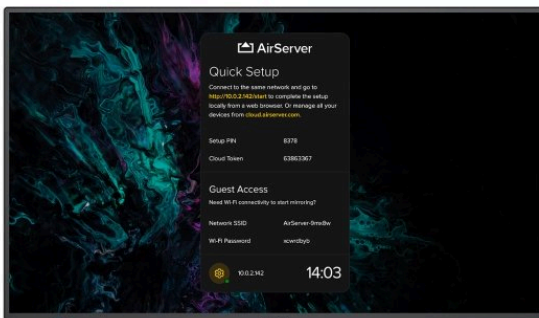

NEC MultiSync® M431 AirServer

LCD 43" Midrange Large Format Display (incl. AirServer® Embedded Screen Mirroring Solution)

Datasheet

Content sharing made simple with native wireless screen mirroring

Initiating effective collaboration in meeting rooms has never been easier to plan, install and operate. Simply share content from your personal device to the large meeting room display.

The MultiSync® ME/M series AirServer models provide a sleek combination of intuitive screen sharing with professional display technology for meeting rooms and huddle spaces.

Future-proof and upgradable, AirServer software is powered by a pre-installed modular SoC Raspberry Pi module which transforms the Sharp/NEC M and ME series large format display into a universal screen mirroring receiver. With AirServer enabled on the Sharp/NEC large format display, users can wirelessly mirror the content on their personal screen (Mac or PC, iPhone, iPad, Android or Chromebook) to the meeting room display, instantly turning the room into a collaborative space.

Benefits

Modern and slim design – robust yet elegant allowing for an unobtrusive integration into any application and environment.

Secure remote management – control your devices remotely and securely using NEC NaviSet Administrator 2; proactively manage maintenance requirements saving time and resources

Unhindered readability – no reflections from windows or other light sources means no disruption to